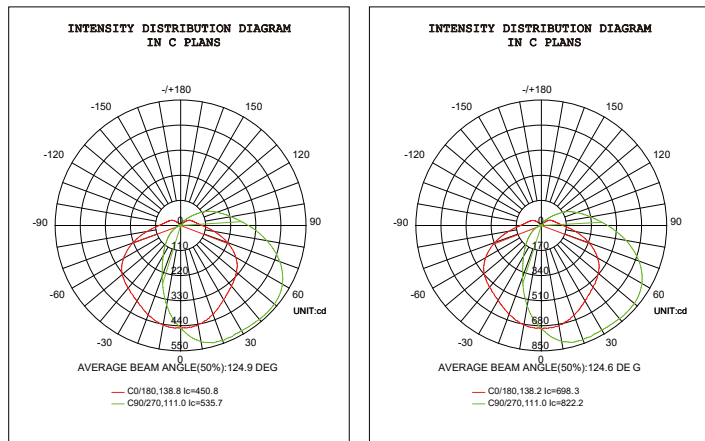

Specification Features

Input Voltage	120 - 277V 50/60Hz
Color Temperature (cct)	3000K/4000K/5000K
Luminous efficacy (Lm/W)	130 Lm/W
Color Rendering Index (CRI)	Ra>80
Dimmable	1-10V
Lens	PC lens
Power Factor (PF)	>0.9
Life Span	50,000+ Hrs

Dimensions

Part Number	A (Length)	B (Width)	C (Height)
TK-MWP2-25W	5.93 Inches	2.56 Inches	8.78 Inches

Photometric

Milky Shade

15W

25W

Clear Shade

15W