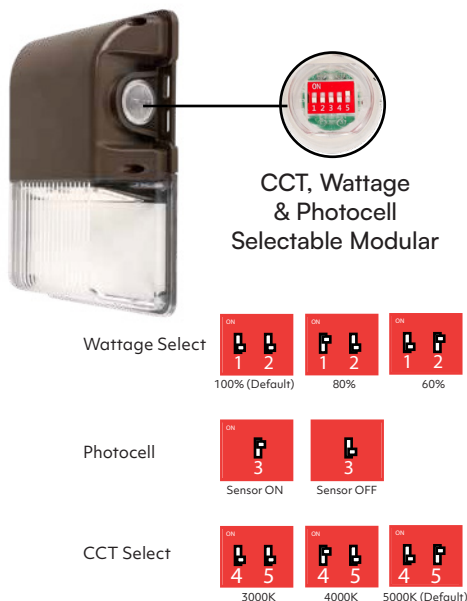

Specification Features

Input Voltage	120 - 277V 50/60Hz
Color Temperature (cct)	3000K/4000K/5000K
Luminous efficacy (Lm/W)	130 Lm/W
Color Rendering Index (CRI)	Ra>80
Dimmable	1-10V
Lens	PC lens
Power Factor (PF)	>0.9
Life Span	50,000+ Hrs

Dimensions

Part Number	A (Length)	B (Width)	C (Height)
TK-MWP2-25W	5.93 Inches	2.56 Inches	8.78 Inches

Photometric

Milky Shade

Clear Shade

DIP Switch

Applications Images