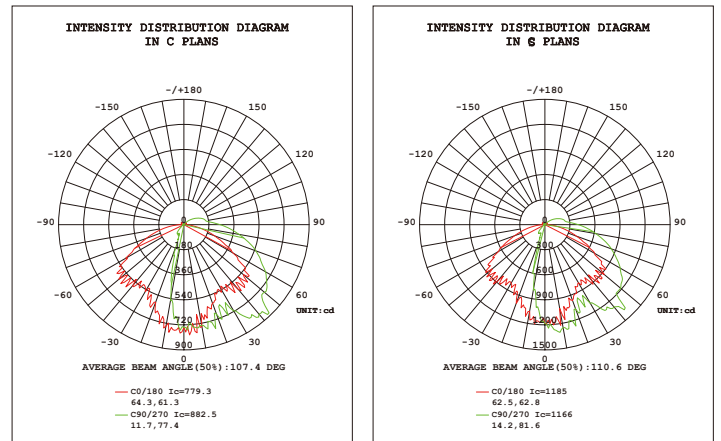

Dimensions

Part Number	A (Length)	B (Width)	C (Height)
TK-MWP2-25W	5.93 Inches	2.56 Inches	8.78 Inches

Photometric

Milky Shade

15W

25W

Clear Shade

15W