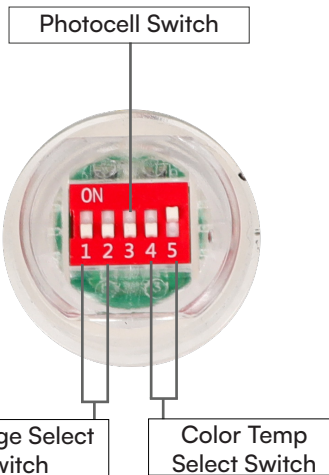

Specification Features

Input Voltage	120 - 277V 50/60Hz
Color Temperature (cct)	3000K/4000K/5000K
Luminous efficacy (Lm/W)	130 Lm/W
Color Rendering Index (CRI)	Ra>80
Dimmable	1-10V
Lens	PC lens
Power Factor (PF)	>0.9
Life Span	50,000+ Hrs

Dimensions

Part Number	A (Length)	B (Width)	C (Height)
TK-MWP2-25W	5.93 Inches	2.56 Inches	8.78 Inches

Photometric

Milky Shade

Clear Shade

DIP Switch

Applications Images