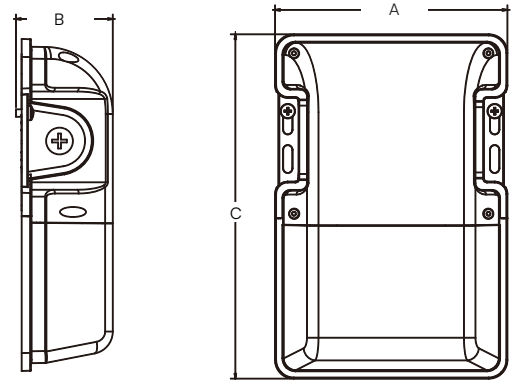

www.technoledlights.com/warrantyinfo

Installation / Mounting

The installation process is straight forward and offers a range of mounting possibilities.

Ordering Information

Example: TK-MWP2-25W-3CS-S

TK	MWP2	25WT	CS	S	Optional
<input type="text"/>	<input type="text"/>	<input type="text"/>	<input type="text"/>	<input type="text"/>	<input type="text"/>
Brand	Series	Watts (Wattage Tunable)	Color Temp	Dimmable	[BLANK]
TK - TekTron	MWP2 - Mini Wall Pack	25WT- 15W/20W/25W 15W - 15W 20W - 20W 25W - 25W <i>(single wattage optional)</i>	30K - 3500K 3CS - 40K - 4000K } 3CCT Tunable 50K - 5000K 3000K - 5000K <i>(single color temperature optional)</i>	S - Photocell [Blank] No Sensor Voltage [Blank] - 120-277V, 50/60Hz	D - Dimming Finishes Bronze

Dimensions

Part Number	A (Length)	B (Width)	C (Height)
TK-MWP2-25W	5.93 Inches	2.56 Inches	8.78 Inches

Photometric

Milky Shade

15W

25W

Clear Shade

15W