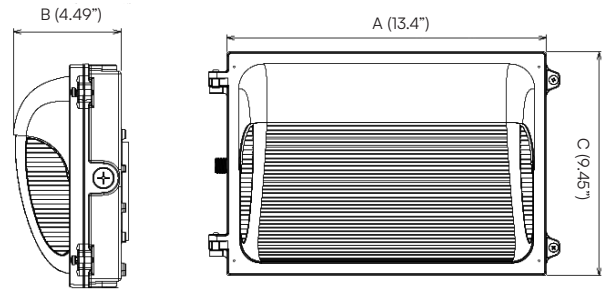

Dimensions

Part Number	A (Length)	B (Width)	C (Height)
TK-WP06-XXW	13.4 Inches	4.49 Inches	9.45 Inches

Lighting Coverage

Accessories