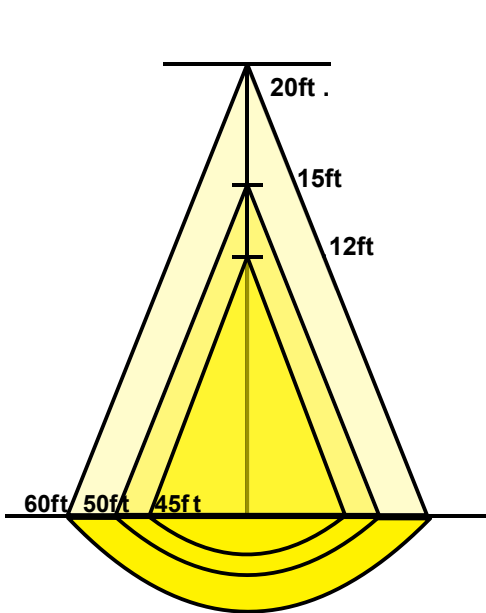

Dimensions

Part Number	A (Length)	B (Width)	C (Height)
TK-WP06-XXW	13.4 Inches	4.49 Inches	9.45 Inches

Lighting Coverage

Accessories