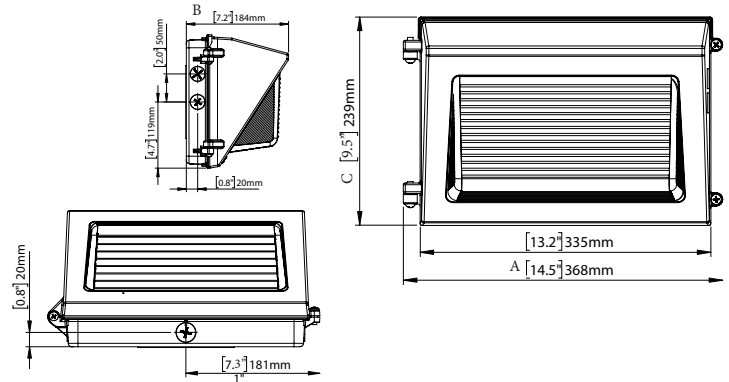

Product Dimension

Part Number	A (Length)	B (Width)	C (Height)
TK-WP01	14.5"	7.2"	9.5"

Infographic