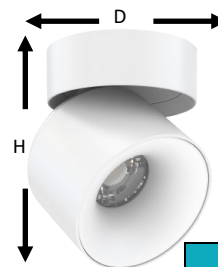

Catalog #:	
Project :	
Type :	Date:
Notes:	

Surface Mounted Downlight

TKJXL-COB05

DESCRIPTION

The 5 CCT Surfaced Mounted light provides a cozy and comfortable atmosphere. The fixture has integrated long-lasting LED lights that help in avoiding the hassle of regular replacement of bulbs.

Controls / Dimming

345° gimbal adjustment, Switch Light Angles. Die-cast Aluminum with Glass Tempered Diffuser Flicker free. COB LED and Non-IC & damp location rated. Beam angle 36°. 50,000 working hours

Ordering Information

Example: TKJXL-COB05-G10W-5CCT

TKJXL	COB05	G10W	5CCT	[Blank]	Trim Colors
Brand	Series	Watts	5 Color Temp	Diffuser Type	Trim Colors
TKJXL	COB05	10W - 10 Watts	27K - 2700K 30K - 3000K 35K - 3500K 40K - 4000K 50K - 5000K	[Blank] Glass Tempered [Blank] 100-277V AC	Trim : Sliver Body: White

Specification Features

Input Voltage	120-277V AC
CCT	5CCT (2700/3000/3500/4000/5000K)
Luminous efficacy	1000Lm
CRI	90
Dimmable	0-10V
Beam Angle	36°
Life Span	50,000+ Hrs

Product Dimension

Part Number	D	H
TKJXL-COB05-G10W-5CCT	4.3"	5.1"